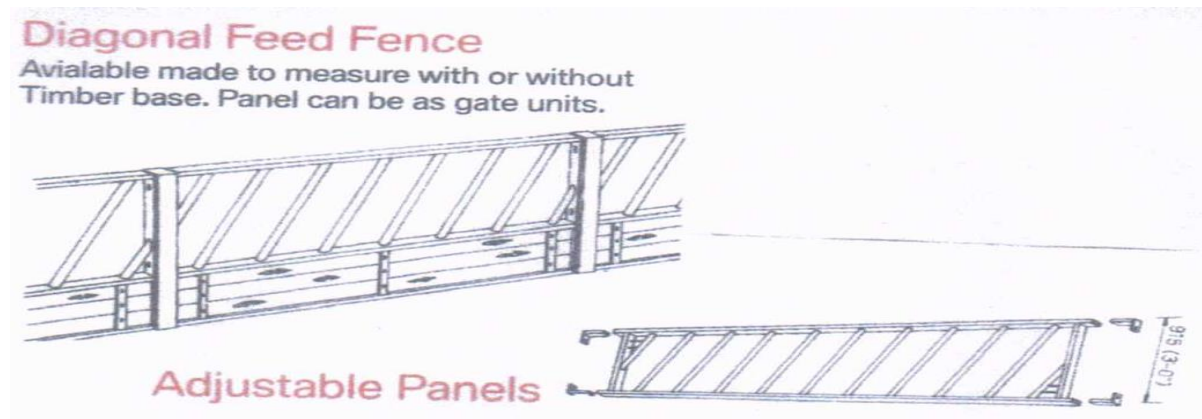

JULY 2018

IAE Feed Barrier 9'9" Flat Ends	£115 each
IAE Feed Barrier 14' 6" flat Ends	£150 each
IAE Feed Barrier 14'6" Telescopic Ends	£150 each
IAE Feed Barrier 19'2" Telescopic Ends	£265 each
IAE Feed Barrier Timber base 14' 6"	£225
19' 2" long timber base telescopic ends	£400
14' 6" gate unit	£275
19' 6" gate unit	£430